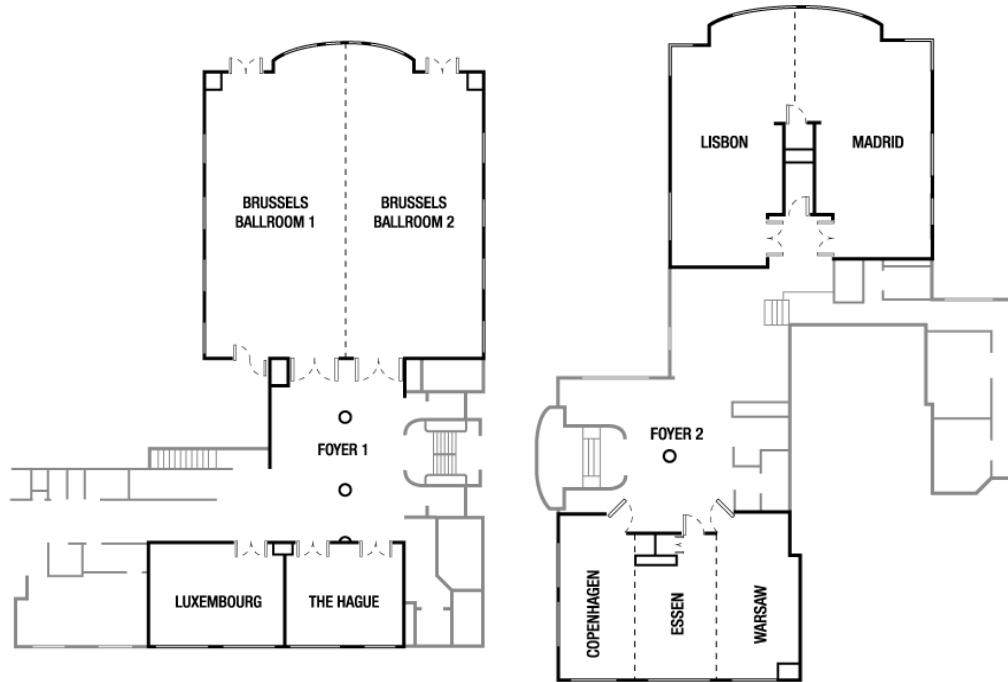

European
Commission

Midi Train
Station

European
Parliament

- 262 Rooms: 207 Deluxe (26 twin) | 31 Club (5 twin) | 24 Suites
- Free access to world class fitness center and heated indoor pool
- 190 underground on-site parking spaces
- Located in the heart of the European District – Facing European parliament

The Poet

SHARING
FOOD & IDEAS

- Total refurbishment of our ground floor in 2019
- Total Meeting venues: **9**
- Total meeting space: **711 m²**
- Largest meeting venue: **288 m²**
- Maximum capacity: **350 people**
- Daylight in all rooms & dedicated on-site event planner.

MEETING ROOMS CAPACITY

	AREA	MEETING CAPACITY					
	LxWxH	THEATER	SCHOOL	CABARET	U-SHAPE	COCKTAIL	BANQUET
Brussels Ballroom I or II	18x8x3.8	130	72	56	42	180	100
Brussels Ballroom I+II	18x16x3.8	300	168	112	54	350	200
Luxembourg	8x6x3.2	45	18	15	15	40	30
The Hague	7x6x3.2	45	18	15	15	40	30
Luxembourg + The Hague	15x6x3.2	95	48	35	33	100	60
Copenhagen	8x4x2.8	20	16	6	14	20	20
Essen	8x13x3.8	15	10	6	10	10	10
Warsaw	8x4.5x2.8	25	14	6	14	20	20
Copenhagen + Essen + Warsaw	8x13x3.8	100	56	35	32	80	60
Lisbon or Madrid	12x13x2.8	70	50	30	30	80	50
Lisbon + Madrid	24x13x2.8	140	100	60	60	160	100