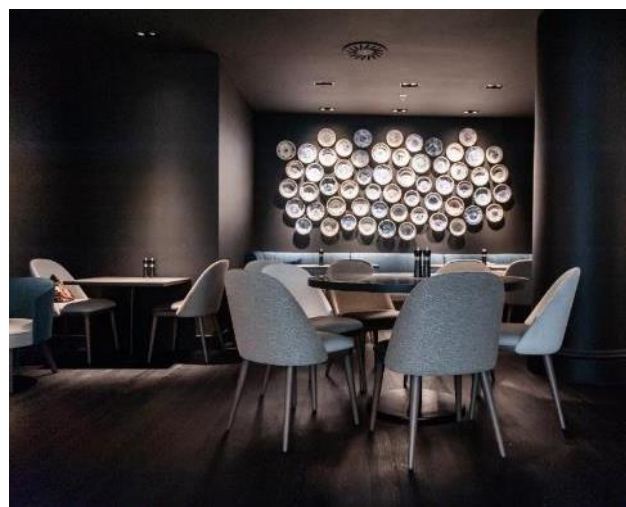

The Poet

SHARING
FOOD & IDEAS

- Total refurbishment of our ground floor in 2019
- Total Meeting venues: **9**
- Total meeting space: **711 m²**
- Largest meeting venue: **288 m²**
- Maximum capacity: **350 people**
- Daylight in all rooms & dedicated on-site event planner.

MEETING ROOMS CAPACITY

	AREA	MEETING CAPACITY					
	LxWxH	THEATER	SCHOOL	CABARET	U-SHAPE	COCKTAIL	BANQUET
Brussels Ballroom I or II	18x8x3.8	130	72	56	42	180	100
Brussels Ballroom I+II	18x16x3.8	300	168	112	54	350	200
Luxembourg	8x6x3.2	45	18	15	15	40	30
The Hague	7x6x3.2	45	18	15	15	40	30
Luxembourg + The Hague	15x6x3.2	95	48	35	33	100	60
Copenhagen	8x4x2.8	20	16	6	14	20	20
Essen	8x13x3.8	15	10	6	10	10	10
Warsaw	8x4.5x2.8	25	14	6	14	20	20
Copenhagen + Essen + Warsaw	8x13x3.8	100	56	35	32	80	60
Lisbon or Madrid	12x13x2.8	70	50	30	30	80	50
Lisbon + Madrid	24x13x2.8	140	100	60	60	160	100